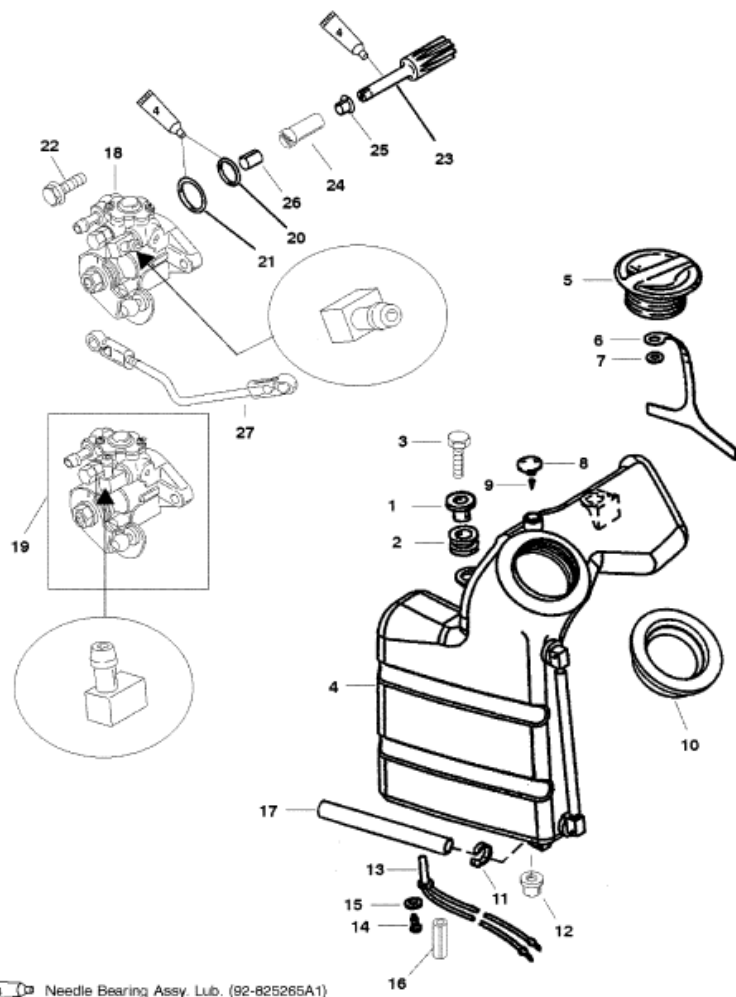

Parts List

Ref	Class	Part	Description	Qty	Comment	Footnote
1	23	822003	BUSHING-FLANGED	2		
2	25	822002	GROMMET	2		
3	10	40011129	SCREW (M6 X 25)	2		
4	1276	828163A 2	OIL TANK ASSEMBLY	1		
5	36	828765A 2	CAP ASSEMBLY	1		
6		NSS	TETHER	1		4
7	11	821285	NUT-PUSH	1		
8		19299A 1	VENT ASSEMBLY	1		
9	21	64871	VALVE	1		
10		816066 2	SEAL	1		
11	54	816311	STA-STRAP	2		
12	25	813644 1	GROMMET	1		
13	87	12886A 6	SWITCH	1		
14	10	58376	SCREW (.164-18 X .375)	1		
15	12	72761	WASHER	1		
16	23	826084	SPACER	1		
17	32	823813 35	TUBING (12 IN.)	1		3
18		818902A 2	OIL INJECTION PUMP	1	(40)	
19		818902A 1	OIL INJECTION PUMP	1	(50)	
20	25	36390	O RING	1		1
21	25	62705	O RING	1		1
22	10	40011108	SCREW (M5 X 20)	2		
23	43	19277	DRIVEN GEAR	1		
24	23	19278A 2	BEARING ASSEMBLY	1		
25	23	17597	BUSHING (FLANGED)	1		
26	23	17596	BUSHING	1		
27		826581A 2	LINK	1		
-	27	828553A97	GASKET SET	1		